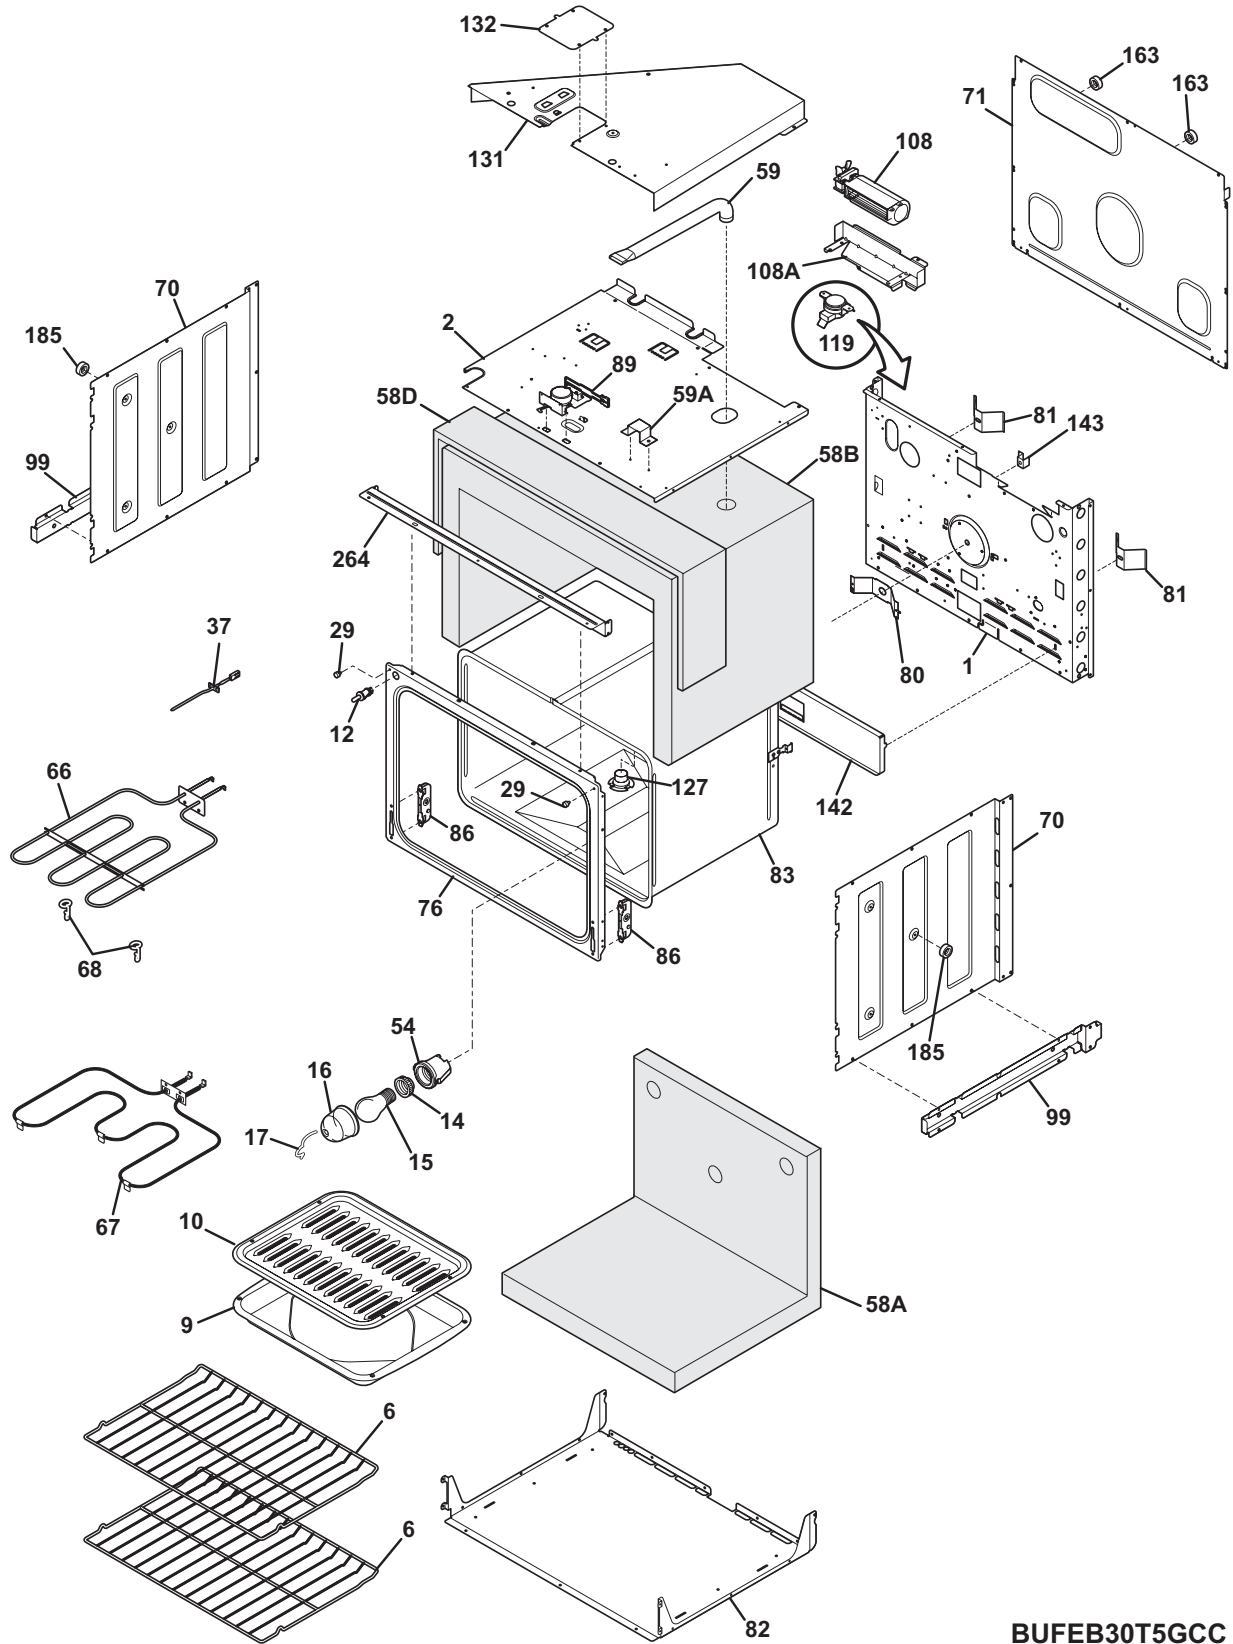

UPPER OVEN

BUFEB30T5GCC

UPPER OVEN

POS. NO	PART NO.	DESCRIPTION
1	318259220	Back, main
2	318258902	Shield, insulation, upper
6	318345207	Rack, oven
9	5303317977	Pan, broilerOPTIONAL ACCESSORY
10	5303317976	Insert, broiler panOPTIONAL ACCESSORY
12	316445501	Switch, oven light, door frame
14	318224000	Receptacle, oven light
14*	318268099	Insulation, oven light
15	5303013071	Bulb/Lamp, light
16	08011086	Lens, oven light, glass
17	5304400195	Retainer, light cover
29	316517600	Spacer, oven door
37 #	316217002	Probe, oven temp
54	318222400	Housing, oven light
58A	318386100	Insulation, oven wrapper
58B	318133791	Insulation, oven back, back/bottom
58D	318372006	Insulation, 1/2" thick, 43 x 9.5
59	318072560	Duct, oven vent
59A	318261600	Bracket, vent tube
66 #	318255600	Element, broil, 2750W
67 #	318255401	Element, bake, 3400W
68	5304403015	Support, hanger, (4), broil element
70	318259100	Shield, insulation, sides, (2)
71	318260007	Panel, rear box
71*	318340201	Bracket, insul. panel
76	318056292	Front, oven
80	5303320846	Plate, oven mtg
81	318192400	Spring, oven
82	318258707	Shield, insulation, lower
83	318261403	Liner, oven assy
86	318561100	Receptacle, hinge, (2)
89 #	318261215	Motor, latch assy
* #	318402206	Wiring Harness, main, latch
* #	318199746	Wiring Harness, latch, NO BAS
* #	318199768	Wiring Harness, latch, BAS
99	318252804	Support, side
108#	318073028	Motor, blower
*	08016432	Screw, truss head, 8-18 x 0.375
108A	318251300	Bracket, fan support
119#	318004900	Switch, thermal
127	318317100	Adapter Assembly, vent tube, w/converter
131	318272901	Box, vent
132	318003000	Plate, shield
142	318123910	Deflector
143	318172904	Support, wire
163	318531703	Spacer, (4)
185	318531800	Spacer, oven shield, (2)
264	318257701	Trim, oven, black, front
*	318165800	Spacer
*	5303211311	Screw, 8 x 0.500
*	5303300265	Screw, 8-18 X 1/2, (4)
*	5303323277	Screw, 8-18 X 13/32
*	5304436875	Screw, 8-18 X 1/2, black